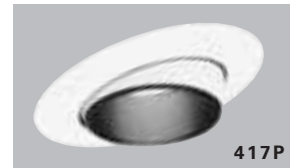

Aperture: 5 1/4" (133mm) **OD:** 7 7/8" (200mm)

ADJUSTABLES

417 Coilex Baffle Eyeball

Finish: White with Black Baffle (417P), White with White Baffle (417W), Polished Brass with Black Baffle (417PB)

Lamp: H47T, H47ICT, H47ICAT: 75W R30, 65W BR30

OD: 8" (203mm)

78 Eyeball - 30° Tilt

Finish: White (78P), Satin Brass (78B), Polished Brass (78PB), Silver (78SL), White AIR-TITE™ (78PAT)

Lamp: H47T, H47ICT, H47ICAT: 100W R30, 85W BR30, 75W R30, 65W BR30

Aperture: 3 15/16" (100mm) **OD:** 8" (203mm)

LENSES AND DIFFUSERS

170 Albalite Lens with Reflector Cone

Finish: White Trim Ring, Wet Location Listed AIR-TITE™ Shower Light (170PS)

Lamp: H47ICT, H47ICAT: 60W A19