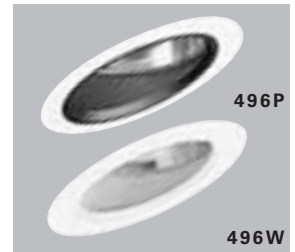

REFLECTORS

498 Baffle

Finish: White Trim Ring with Black Baffle (498P), White Trim Ring with White Baffle (498W)

Lamp: H47T, H47ICT, H47ICAT: 90W PAR38

Aperture: 5 1/4" (133mm) **OD:** 7 7/8" (200mm)

BAFFLES

Aperture: 5 1/4" (133mm) **OD:** 7 7/8" (200mm)

ADJUSTABLES

417 Coilex Baffle Eyeball

Finish: White with Black Baffle (417P), White with White Baffle (417W), Polished Brass with Black Baffle (417PB)

Lamp: H47T, H47ICT, H47ICAT: 75W R30, 65W BR30

Aperture: 3 15/16" (100mm) **OD:** 8" (203mm)

LENSES AND DIFFUSERS

170 Albalite Lens with Reflector Cone

Finish: White Trim Ring, Wet Location Listed AIR-TITE™ Shower Light (170PS)

Lamp: H47ICT, H47ICAT: 60W A19

Aperture: 3 1/2" (89mm) **OD:** 8" (203mm)