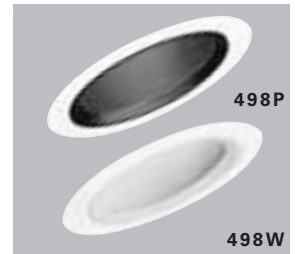

REFLECTORS

498 Baffle

Finish: White Trim Ring with Black Baffle (498P), White Trim Ring with White Baffle (498W)

Lamp: H47T, H47ICT, H47ICAT: 90W PAR38

Aperture: 5 1/4" (133mm) **OD:** 7 7/8" (200mm)

BAFFLES

Aperture: 5 1/4" (133mm) **OD:** 7 7/8" (200mm)

ADJUSTABLES

417 Coilex Baffle Eyeball

Finish: White with Black Baffle (417P), White with White Baffle (417W), Polished Brass with Black Baffle (417PB)

Lamp: H47T, H47ICT, H47ICAT: 75W R30, 65W BR30

Aperture: 3 15/16" (100mm) **OD:** 8" (203mm)

LENSES AND DIFFUSERS

170 Albalite Lens with Reflector Cone

Finish: White Trim Ring, Wet Location Listed AIR-TITE™ Shower Light (170PS)

Lamp: H47ICT, H47ICAT: 60W A19

Aperture: 3 1/2" (89mm) **OD:** 8" (203mm)