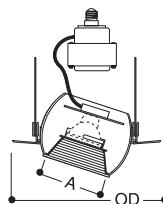

OD: 8" (203mm)

78 Eyeball - 30° Tilt

Finish: White (78P), Satin Brass (78B), Polished Brass (78PB), Silver (78SL), White AIR-TITE™ (78PAT)

Lamp: H47T, H47ICT, H47ICAT: 100W R30, 85W BR30, 75W R30, 65W BR30

Aperture: 3 15/16" (100mm) **OD:** 8" (203mm)

LENSES AND DIFFUSERS

170 Albalite Lens with Reflector Cone

Finish: White Trim Ring, Wet Location Listed AIR-TITE™ Shower Light (170PS)

Lamp: H47ICT, H47ICAT: 60W A19

Height: 4" (101mm) **OD:** 8" (203mm)

Low Voltage Trims with Transformer for Retrofit

1417 Coilex Baffle Eyeball - 30° Tilt

Finish: White with Black Baffle (1417P), White with White Baffle (1417W)

Lamp: H47T: 50W MR16
H47ICT, H47ICAT: 20W MR16

Aperture: 3 1/2" (89mm) **OD:** 8" (203mm)