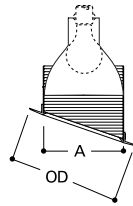

BAFFLES

496 Baffle with Reflector

Finish: White Trim Ring with Black Baffle (496P), White Trim Ring with White Baffle (496W)

Lamp: H47T: 100W A19, 150W A21
H47ICT, H47ICAT: 75W A19, 100W R30, 85W BR30, 75W PAR30L

Aperture: 5 1/4" (133mm) **OD:** 7 7/8" (200mm)