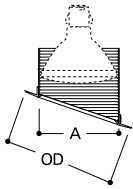

REFLECTORS

498 Baffle

Finish: White Trim Ring with Black Baffle (498P), White Trim Ring with White Baffle (498W)

Lamp: H47T, H47ICT, H47ICAT: 90W PAR38

Aperture: 5 1/4" (133mm) **OD:** 7 7/8" (200mm)