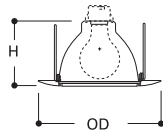

OD: 8" (203mm)

78 Eyeball - 30° Tilt

Finish: White (78P), Satin Brass (78B), Polished Brass (78PB), Silver (78SL), White AIR-TITE™ (78PAT)

Lamp: H47T, H47ICT, H47ICAT: 100W R30, 85W BR30, 75W R30, 65W BR30

Aperture: 3 15/16" (100mm) **OD:** 8" (203mm)

LENSES AND DIFFUSERS

170 Albalite Lens with Reflector Cone

Finish: White Trim Ring, Wet Location Listed AIR-TITE™ Shower Light (170PS)

Lamp: H47ICT, H47ICAT: 60W A19

Aperture: 3 1/2" (89mm) **OD:** 8" (203mm)