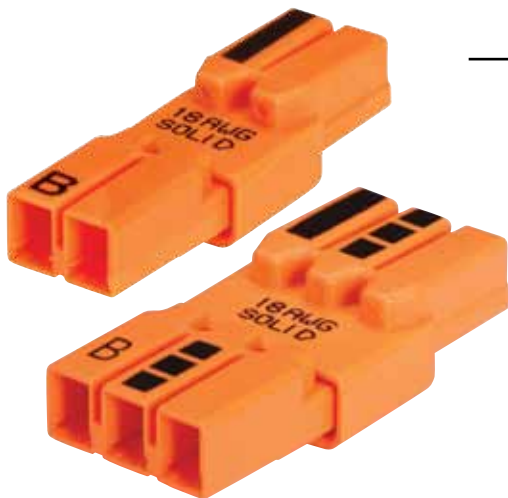

# PowerPlug™ Luminaire Disconnect

Electrical Rating	Wire Range	Line Side/Ballast Side
6 Amps/600 Volts Max.	Solid	#12 - #18
	Stranded	#12 - #14 (19 strand or less)
	Stranded Tin-Bonded	#12 - #14 (19 strand or less) #16 (26 strand or less) #18 (16 strand or less)

Model 102 2-Pole	Cat. No.
Card of 3	30-302
Card of 25	30-372
Jar of 75	30-382J
Jar of 200	30-392J
Carton of 1,000	30-102

Electrical Rating	Wire Range	Line Side/Ballast Side	Ballast Side
6 Amps/600 Volts Max.	Solid	#12 - #18	#18
	Stranded	#12 - #14 (19 strand or less)	None
	Stranded Tin-Bonded	#12 - #14 (19 strand or less) #16 (26 strand or less) #18 (16 strand or less)	#18 (16 strand or less)

Model 103 3-Pole	Cat. No.
Card of 20	30-383X
Jar of 50	30-383XJ
Jar of 100	30-353XJ
Carton of 1,000	30-103X

Electrical Rating	Wire Range	Line Side/Ballast Side
3.0 Amps/120 Volts 1.3 Amps/277 Volts 1.0 Amps/377 Volts .75 Amps/480 Volts .60 Amps/600 Volts	Solid	#18

Model 182 2-Pole	Cat. No.
Box of 100	30-082
Carton of 2,500	30-682
w/6" leads, Carton of 1,000	30-682L

Model 183 3-Pole	Cat. No.
Box of 100	30-083
Carton of 2,500	30-683