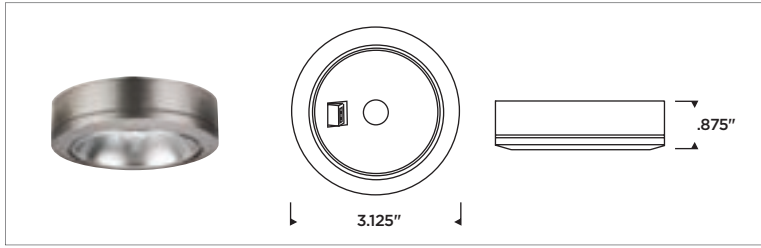

STEP 1 Choose Disks & Lamps

Individual Xenon Disk Lights*

Ambiance Disk Lighting offers functional and low-profile lighting, while enhancing the appeal of any space. Disk lights easily install as surface mount or recessed for a lower profile. Optional trims are also available for a variety of lighting effects and glare reduction. Ambiance Disk Lights should be used with a Class II transformer, or a Class I transformer with our Fused Plug (9488), track, and cable.

Item Number	9485(-xx)	9858(-xx)
Reflector	Multi-faceted polished aluminum	Satin aluminum
Beam Spread	NFL 24°, Accent	FL 40°, Task
Voltage	12V and 24V	
Lamp Type	T5 Wedge	
Max. Wattage	(1) 18 watt incandescent or xenon	
Certification (Optional lens not required for listing)	cETL, damp location	
Included Accessories	36" 18/2 cord, surface mount ring and mounting screws	80" 18/2 cord & plug, surface mount ring and mounting screws
Material / Finish	(-12) Black, (-15) White, (-171) Bronze and (-962) Brushed Nickel Low-profile, polycarbonate housing	

Black

White

Antique Bronze

Brushed Nickel

* For pre-packaged kits, see page 46.

Lamping Options

Item Number	9774	9775	9776	9777	9778
Lamp Type	T5 Xenon	T5 Xenon	T5 Incandescent	T5 Incandescent	T5 Incandescent
Color Temperature	2800°K	2800°K	2650°K	2750°K	2800°K
Voltage	12V AC	24V AC	12V AC	12V AC	12V AC
Rated Watts	18 watts	18 watts	8 watts	12 watts	18 watts
Power Consumption	16.2 watts	16.2 watts	8 watts	11.6 watts	16.2 watts
Lumens	210	210	57	120	210
Efficacy	13 lm/w	13 lm/w	7 lm/w	10 lm/w	13 lm/w
Rated Average Life	10,000 hours	2,000 hours	2,500 hours	2,000 hours	2,000 hours
Lamp Base	Wedge				
Min. Spacing	6" on center				
Color Rendering Index	>90 CRI				
Dimmable	Yes				