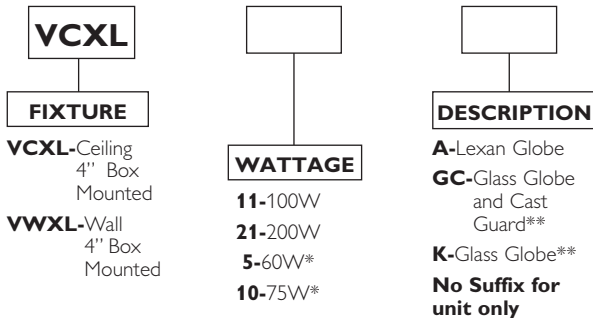

## ORDERING INFORMATION

Catalog Number: Example: VCXL11GC

\*60W and 75W available with lexan globe only. \*\*For use with 100W and 200W units only.

## PRODUCT SPECIFICATIONS

- VCXL Roughlyte fixtures are for use on ceilings and canopies. VWXL Roughlyte fixtures are for use on walls and columns. Roughlyte fixtures guard against moisture and debris in exterior applications (for globe down mounting only). **No recommended for use in hazardous locations.**
- Complete with 4" die-cast aluminum box, four side and top hole tapped 1/2" NPT (four plugs included).
- Heat and shock resistant glass or polycarbonate globe.
- Cast aluminum bayonet guard with allen head security screws.
- Sockets are pre-wired with extra long 1/2" stripped leads.
- To use VCXL units with 3/4" conduit use VK Series with VXL13 universal box.
- To use VWXL units with 3/4" conduit, use VW Series with VXL13 universal box.

### DIMENSIONS

Catalog No.	Height (H)	Dia. (D)
VCXL11	3-3/4"	4-1/4"
VCXL21	3-3/4"	5-1/8"
VCXL11K	8-5/8"	4-1/4"
VCXL21K	0-3/8"	5-1/8"
VCXL11GC	9-1/8"	4-1/4"
VCXL21GC	10-7/8"	5-1/4"
VCXL5A	8-5/8"	4-1/4"
VCXL10A	10-3/8"	5-1/8"
VWXL	12-3/4"	7"
VWXL11	4-1/4"	7-1/8"
VWXL21	4-1/4"	7-7/16"
VWXL11K	9-1/4"	7-1/8"
VWXL21K	10-7/8"	7-7/16"
VWXL11GC	9-3/4"	7-1/4"
VWXL21GC	11-3/8"	7-1/2"
VWXL5A	9-1/4"	7-1/8"
VWXL10A	10-7/8"	7-7/16"