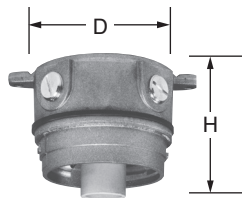

VCXL11
Box Mount
Adapter