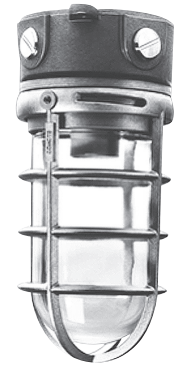

## ORDERING INFORMATION

Catalog Number: Example: VCXL11GC

\*60W and 75W available with lexan globe only. \*\*For use with 100W and 200W units only.

## PRODUCT SPECIFICATIONS

- VCXL Roughlyte fixtures are for use on ceilings and canopies. VWXL Roughlyte fixtures are for use on walls and columns. Roughlyte fixtures guard against moisture and debris in exterior applications (for globe down mounting only). **No recommended for use in hazardous locations.**
- Complete with 4" die-cast aluminum box, four side and top hole tapped 1/2" NPT (four plugs included).
- Heat and shock resistant glass or polycarbonate globe.
- Cast aluminum bayonet guard with allen head security screws.
- Sockets are pre-wired with extra long 1/2" stripped leads.
- To use VCXL units with 3/4" conduit use VK Series with VXL13 universal box.
- To use VWXL units with 3/4" conduit, use VW Series with VXL13 universal box.

### DIMENSIONS

Catalog No.	Height (H)	Dia. (D)
VCXL11	3-3/4"	4-1/4"
VCXL21	3-3/4"	5-1/8"
VCXL11K	8-5/8"	4-1/4"
VCXL21K	0-3/8"	5-1/8"
VCXL11GC	9-1/8"	4-1/4"
VCXL21GC	10-7/8"	5-1/4"
VCXL5A	8-5/8"	4-1/4"
VCXL10A	10-3/8"	5-1/8"
VWXL	12-3/4"	7"
VWXL11	4-1/4"	7-1/8"
VWXL21	4-1/4"	7-7/16"
VWXL11K	9-1/4"	7-1/8"
VWXL21K	10-7/8"	7-7/16"
VWXL11GC	9-3/4"	7-1/4"
VWXL21GC	11-3/8"	7-1/2"
VWXL5A	9-1/4"	7-1/8"
VWXL10A	10-7/8"	7-7/16"