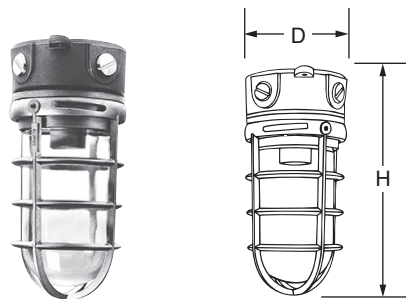

## ORDERING INFORMATION

Catalog Number: Example: VCXL11GC

\*60W and 75W available with lexan globe only. \*\*For use with 100W and 200W units only.

## PRODUCT SPECIFICATIONS

- VCXL Roughlyte fixtures are for use on ceilings and canopies. VWXL Roughlyte fixtures are for use on walls and columns. Roughlyte fixtures guard against moisture and debris in exterior applications (for globe down mounting only). **No recommended for use in hazardous locations.**
- Complete with 4" die-cast aluminum box, four side and top hole tapped 1/2" NPT (four plugs included).
- Heat and shock resistant glass or polycarbonate globe.
- Cast aluminum bayonet guard with allen head security screws.
- Sockets are pre-wired with extra long 1/2" stripped leads.
- To use VCXL units with 3/4" conduit use VK Series with VXL13 universal box.
- To use VWXL units with 3/4" conduit, use VW Series with VXL13 universal box.

## ACCESSORIES

Accessories - See page 5-A

### DIMENSIONS

Catalog No.	Height (H)	Dia. (D)
VCXL11	3-3/4"	4-1/4"
VCXL21	3-3/4"	5-1/8"
VCXL11K	8-5/8"	4-1/4"
VCXL21K	0-3/8"	5-1/8"
VCXL11GC	9-1/8"	4-1/4"
VCXL21GC	10-7/8"	5-1/4"
VCXL5A	8-5/8"	4-1/4"
VCXL10A	10-3/8"	5-1/8"
VWXL	12-3/4"	7"
VWXL11	4-1/4"	7-1/8"
VWXL21	4-1/4"	7-7/16"
VWXL11K	9-1/4"	7-1/8"
VWXL21K	10-7/8"	7-7/16"
VWXL11GC	9-3/4"	7-1/4"
VWXL21GC	11-3/8"	7-1/2"
VWXL5A	9-1/4"	7-1/8"
VWXL10A	10-7/8"	7-7/16"