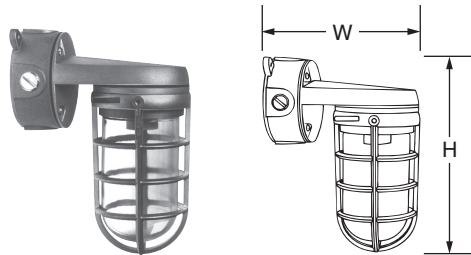

VWXL

UL Wet Location Listed.
UL File Number: E57163

Roughlyte is a registered trademark of Stonco and is not for use in hazardous areas.