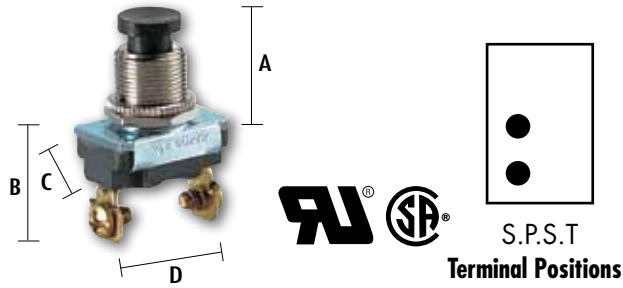

SWITCHES

Pushbutton Switches

CAT. NO.	CIRCUIT FUNC.	POLES & THROWS	RATINGS			ACTUATOR STYLE	ACTUATOR MATERIAL	CONTACT	CONN. TYPE	STD. CTN. QTY.
			AMPS 125VAC	AMPS 250VAC	HP 125-250VAC					
76065PS	OFF-ON	SPST N.O.	3	–	–	Pushbutton	Plastic	Momentary	Screws	5
Dimensions (IN)	A: .689	B: 1.406	C: .563	D: .875						

CAT. NO.	CIRCUIT FUNC.	POLES & THROWS	RATINGS			ACTUATOR STYLE	ACTUATOR MATERIAL	CONTACT	CONN. TYPE	STD. CTN. QTY.
			AMPS 125VAC	AMPS 250VAC	HP 125-250VAC					
76070PS	OFF-ON	SPST N.O.	15	10	–	Pushbutton	Brass/Nickel	Momentary	Screws	5
76080PS	ON-OFF	SPST N.C.	15	10	–	Pushbutton	Brass/Nickel	Momentary	Screws	5
Dimensions (IN)	A: .576	B: .562	C: 1.382							