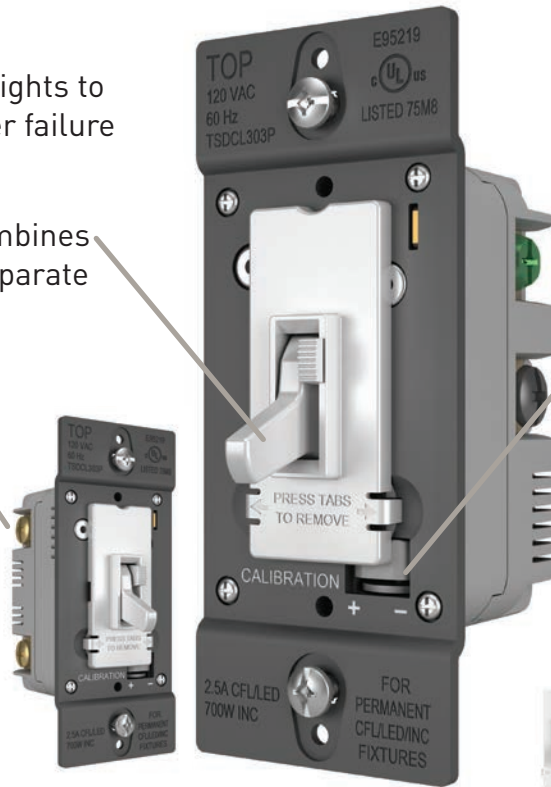

WATTSTOPPER® TOGGLE SLIDE DIMMER SERIES

## FEATURES & BENEFITS

**Constant memory** returns lights to previous levels after a power failure

**Convenient operation** – combines on/off toggle switch with separate slider for dimming control

**Screw-pressure-plate** backwire terminals save time, space and money

**New aesthetically pleasing ergonomic design** allows for easier operation

**Adjustment dial** allows users to adjust the bottom of the dimming range for a wide range of CFL and LED bulbs

**Interchangeable face plates** available in seven colors (TSDKIT\*; sold separately)

TSDCL303P

- Preset, Single Pole and 3-Way operation.
- Compatible with CFL/LED dimmable bulbs (with the exception of 0-10V LED drivers).

LED

CFL

MLV

LED

INCANDESCENT

FAN SPEED CONTROL